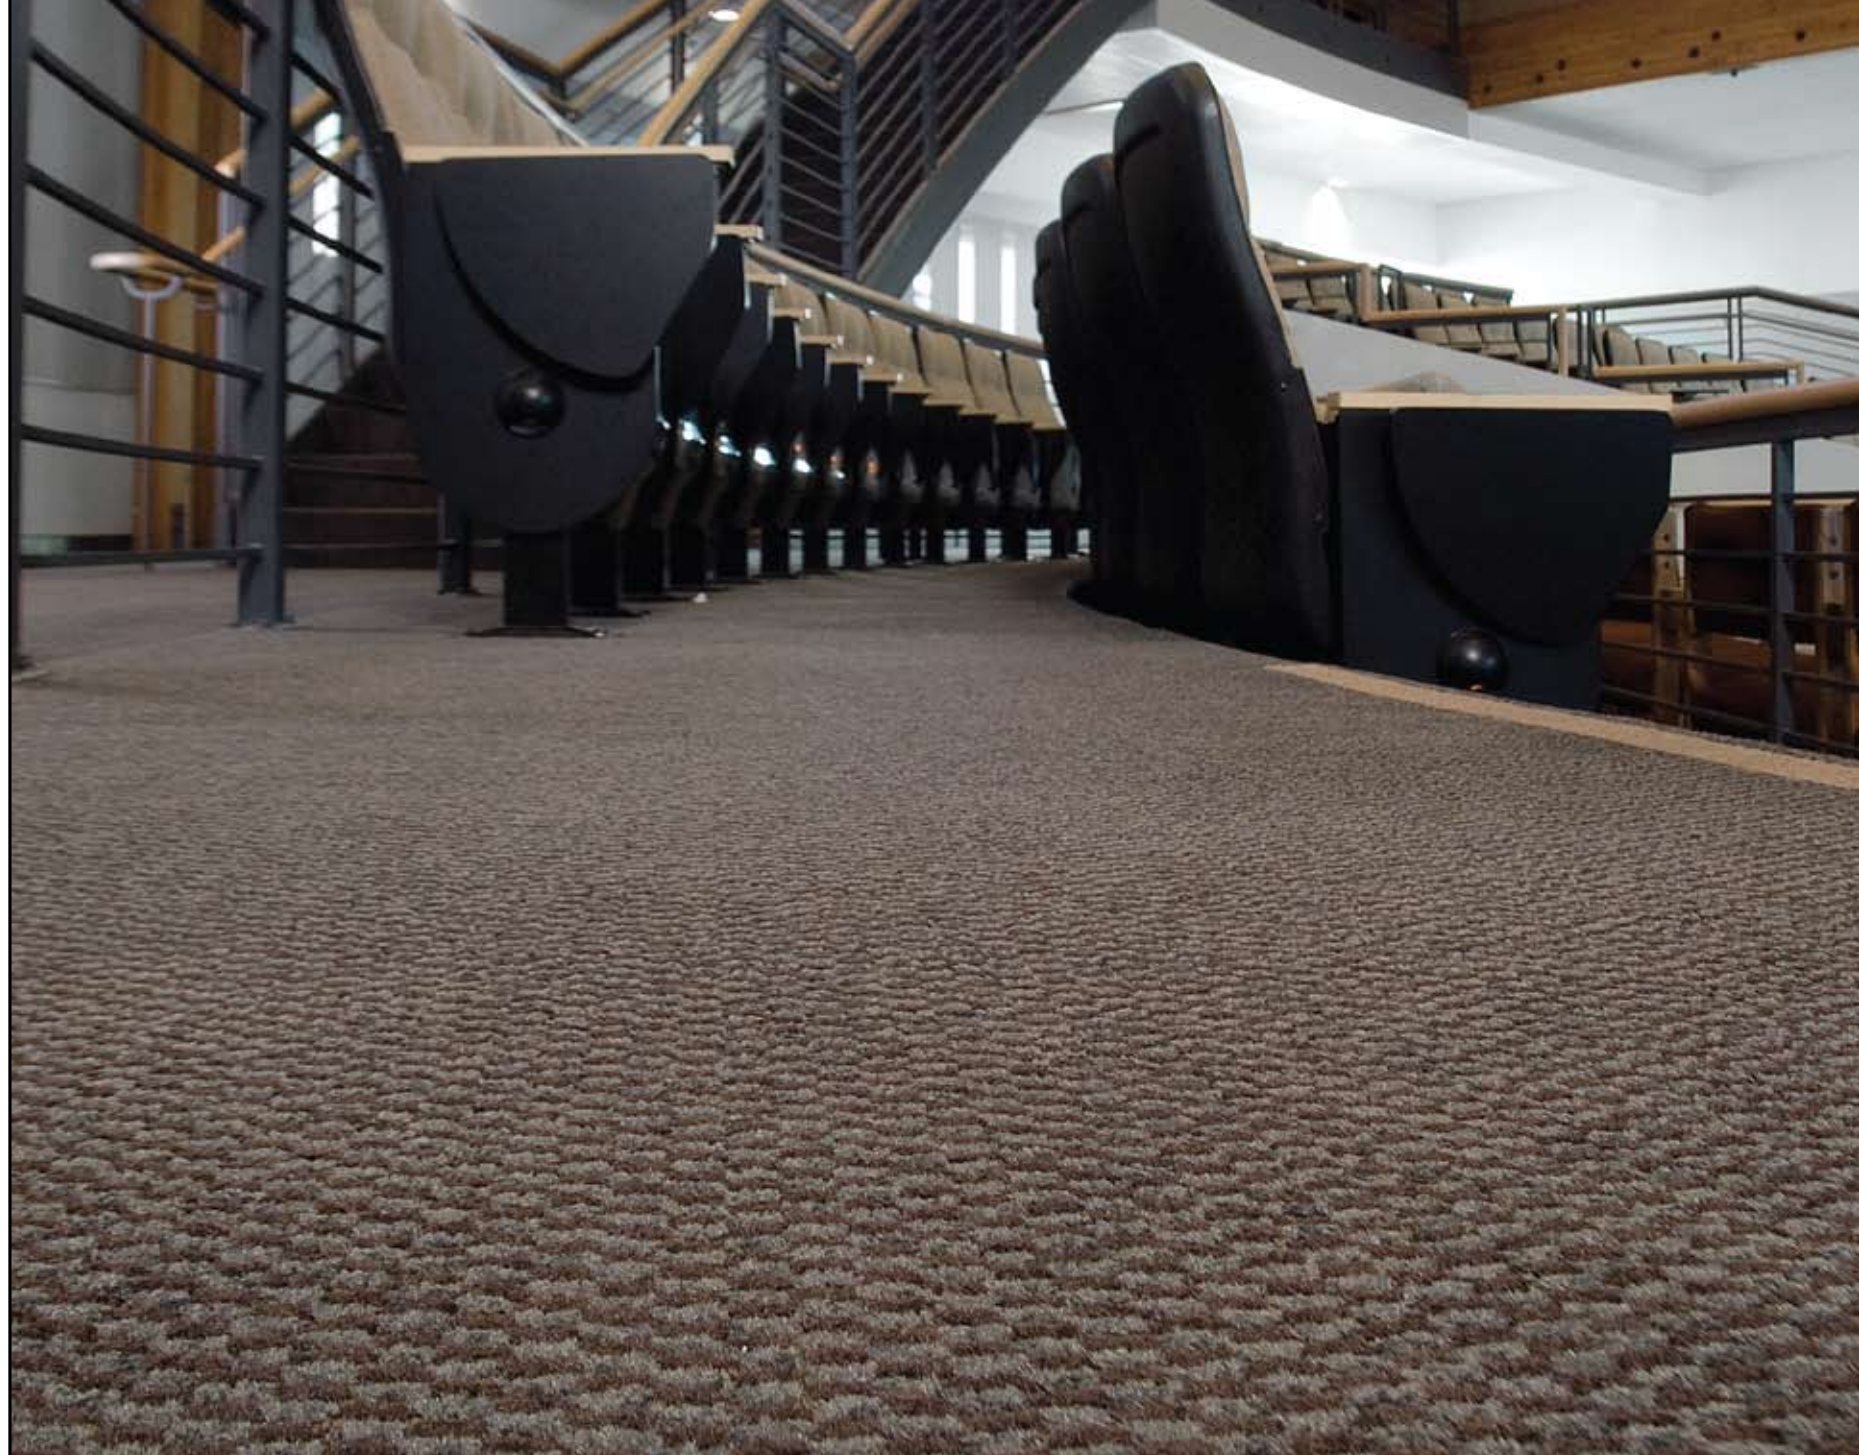

UC BERKELEY, MSRI BUILDING BERKELEY, CALIFORNIA

QUESTION: Floor covering as smart as the people who occupy the building?

CRITERIA: Needs to be durable and wear resistant, recyclable, and complement the space beautifully.

ANSWER: Simple. Laramie by Cambridge Commercial, featuring 25% recycled content and 100% renewable Zeftron® Enviro6ix® nylon.

Read the rest of the story at:
www.greenisaprimarycolor.com/msri

To learn more about **Cambridge Commercial Carpet** featuring **Zeftron Enviro6ix nylon**, please visit www.cambridgecarpet.com or call 1.800.451.1250.